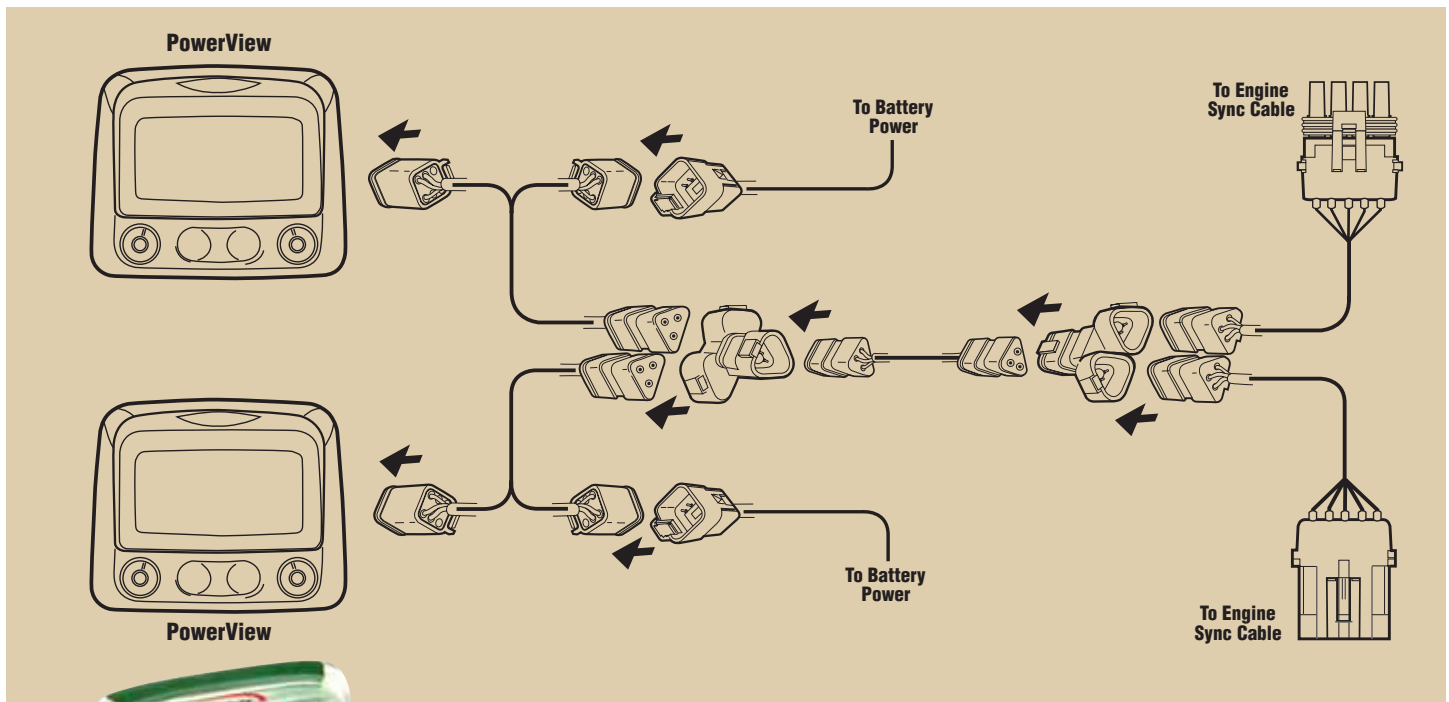

MY '07 Single Engine PowerView Kit 2007 Model Year Engines (ECI)

Part Nbr	PN Desc	List Price
32-35-0027	1 PV & 20ft Extension Harness - 6 pin	$795
32-35-0028	1 PV & 30ft Extension Harness - 6 pin	$815
32-35-0029	1 PV & 40ft Extension Harness - 6 pin	$830

MY '06 Dual Engine PowerView Kit 2006 Model Year Engines (MEF14b)

Part Nbr	PN Desc	List Price
32-35-0033	2 PV's & 20ft Extension Harness - 4 pin	$1,200
32-35-0034	2 PV's & 30ft Extension Harness - 4 pin	$1,220
32-35-0035	2 PV's & 40ft Extension Harness - 4 pin	$1,240

MY '07 Dual Engine PowerView Kit 2007 Model Year Engines (ECI)

Part Nbr	PN Desc	List Price
32-35-0030	2 PV's & 20ft Extension Harness - 6 pin	$1,200
32-35-0031	2 PV's & 30ft Extension Harness - 6 pin	$1,220
32-35-0032	2 PV's & 40ft Extension Harness - 6 pin	$1,240

MY '06 Dual or Single Engine HelmView Kit 2006 Model Year Engines (MEF14b)

Part Nbr	PN Desc	List Price
32-35-0036	HelmView & 20ft Extension Harness - 4 pin	$3,375
32-35-0037	HelmView & 30ft Extension Harness - 4 pin	$3,395
32-35-0038	HelmView & 40ft Extension Harness - 4 pin	$3,415

MY '07 Dual or Single Engine HelmView Kit 2007 Model Year Engines (ECI)

Part Nbr	PN Desc	List Price
32-35-0039	HelmView & 20ft Extension Harness - 6 pin	$3,375
32-35-0040	HelmView & 30ft Extension Harness - 6 pin	$3,395
32-35-0041	HelmView & 40ft Extension Harness - 6 pin	$3,415

Dual Engine Easy Hook Up

FW Murphy
P.O. Box 470248, Tulsa, OK 74147
phone: 918.317.4100
fax: 918.317.4266
e-mail: sales@fwmurphy.com

www.fwmurphy.com

0610106 05/06
Printed in U.S.A.

MURPHY
reliable innovation